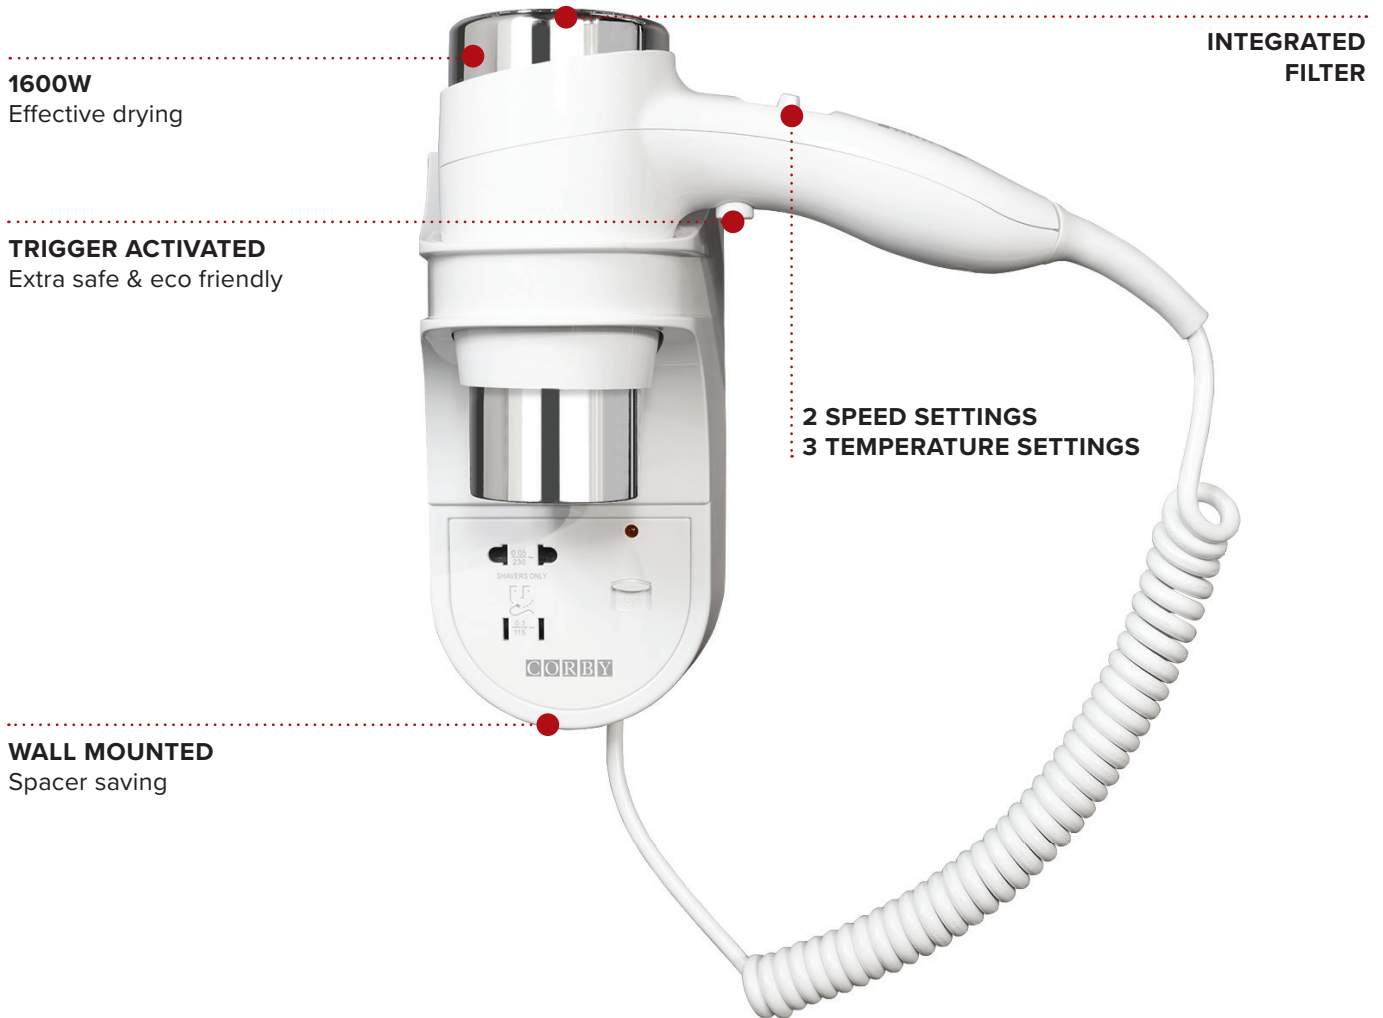

# KENDAL 1600W HAIR DRYER / WALL MOUNTED

**1600W**  
Effective drying

**TRIGGER ACTIVATED**  
Extra safe & eco friendly

**WALL MOUNTED**  
Spacer saving

**INTEGRATED  
FILTER**

**2 SPEED SETTINGS  
3 TEMPERATURE SETTINGS**

- Integrated shaver socket
- On/Off switch with LED indicator
- Ergonomic handle design
- Double insulated body
- Coiled cable
- Overheat protection
- Durable Zig Zag heater

**Specification**

White & Chrome

1600W

1.4kg

Shaver socket: 0.05/230v & 0.1/115v