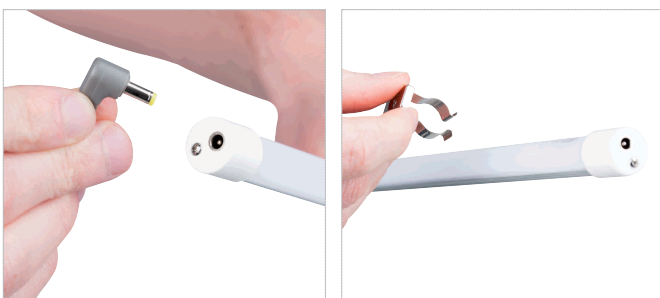

Voltage (V): 24 V; Colour: white

Power input (W): 20 W

10.0452.1

Power input (W): 75 W

10.0452.2

1. 1. 10.0451.4 - 10.0451.6.
2. 10.0451.1 - 10.0451.3.
3. 10.0451.7.
4. 10.0452.1 - 10.0452.2.

Installation

Example Shelf Illumination Set