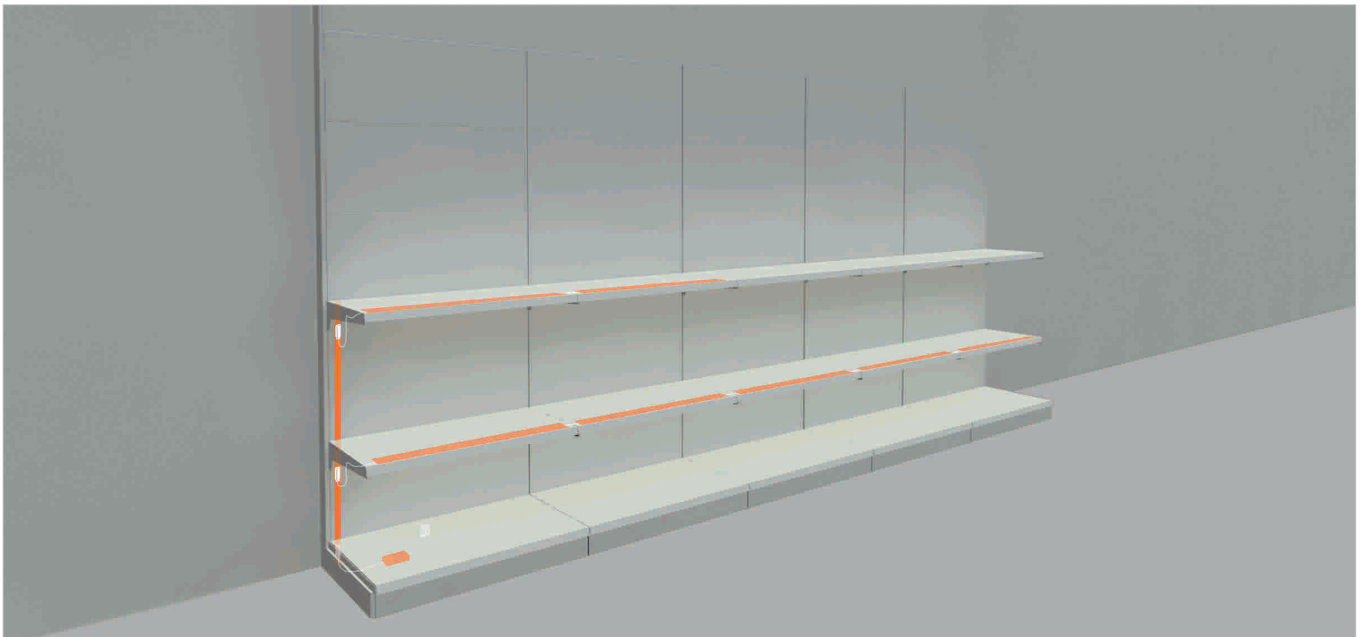

Voltage (V): 24 V; Colour: white

Power input (W): 20 W

10.0452.1

Power input (W): 75 W

10.0452.2

1. 1. 10.0451.4 - 10.0451.6.
2. 10.0451.1 - 10.0451.3.
3. 10.0451.7.
4. 10.0452.1 - 10.0452.2.

Installation

Example Shelf Illumination Set