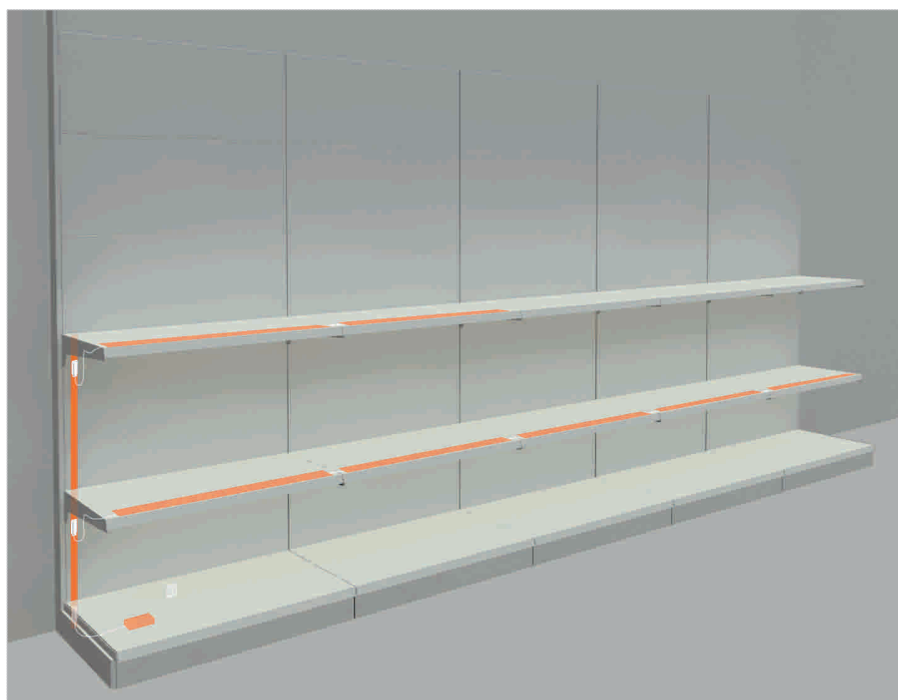

Product Lines

LED Shelf Illumination Set

Consisting of:

- 4x LED Inline, 1150 mm, 4000 Kelvin
- 1x power rail, grey, 1200 mm
- 4x connecting cable for power rail / LED rail 600 mm
- 1x connecting cable for power rail / mains adapter 1000 mm
- 1x mains adapter, 75W, 24V, Colour: white