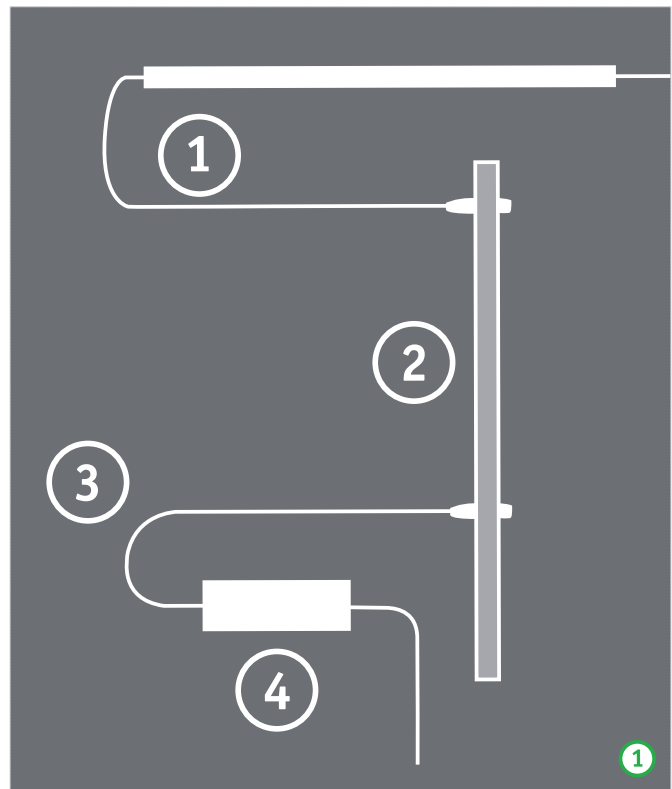

10.0432.51

Length: 950 mm; Light colour: cool white (6500 K);
Power input (W): 9.5 W

10.0432.60

Length: 1050 mm; Light colour: warm white (3000 K);
Power input (W): 10.5 W

10.0432.43

Length: 1050 mm; Light colour: neutral white (4000 K);
Power input (W): 10.5 W

10.0432.53

Length: 1150 mm; Light colour: cool white (6500 K);
Power input (W): 11.6 W

10.0432.62

Accessories

Power Rail

Length: 1200 mm; Current (A): 8 A

Colour: white

10.0451.1

Colour: grey

10.0451.5

Colour: black

10.0451.6

Connecting Cable for Power Rail / Mains Adapter

Length: 600 mm; Current (A): 10 A

10.0451.7

Mains Adapter

Voltage (V): 24 V; Colour: white

Power input (W): 20 W

10.0452.1

Power input (W): 75 W

10.0452.2

1. 1. 10.0451.4 - 10.0451.6.
2. 10.0451.1 - 10.0451.3.
3. 10.0451.7.
4. 10.0452.1 - 10.0452.2.

Installation

Example Shelf Illumination Set