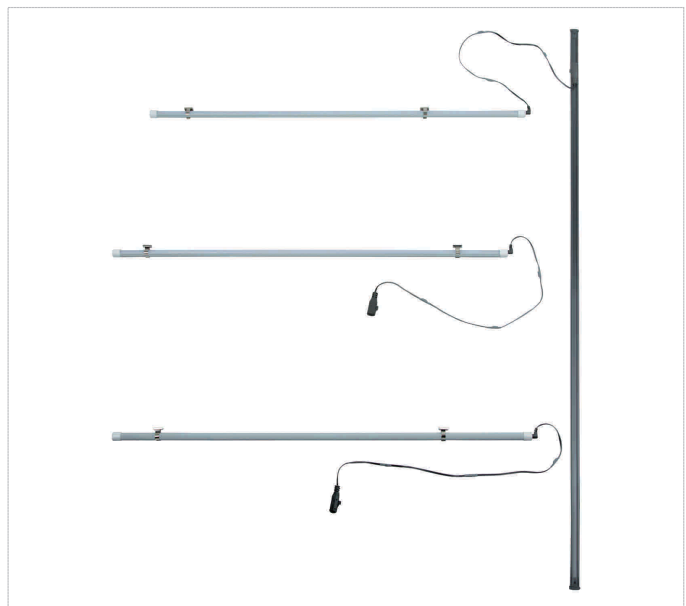

Colour: grey

10.0451.2

Colour: black

10.0451.3

Connecting Cable for Power Rail / LED Rail

Length: 600 mm; Current (A): 6 A

Colour: white

10.0451.4

Colour: grey

10.0451.5

Colour: black

10.0451.6

Connecting Cable for Power Rail / Mains Adapter

Length: 600 mm; Current (A): 10 A

10.0451.7

Mains Adapter

Voltage (V): 24 V; Colour: white

Power input (W): 20 W

10.0452.1

Power input (W): 75 W

10.0452.2

1. 1. 10.0451.4 - 10.0451.6.
2. 10.0451.1 - 10.0451.3.
3. 10.0451.7.
4. 10.0452.1 - 10.0452.2.

Installation

Example Shelf Illumination Set

No expert or tools required.

- 1x mains adapter 75 W / 24
- 1x power rail, 24 V, 1200 mm
- 5x LED Inline, 850 mm
- 1x connecting cable set

Example of Use

www.vkf-renzel.com