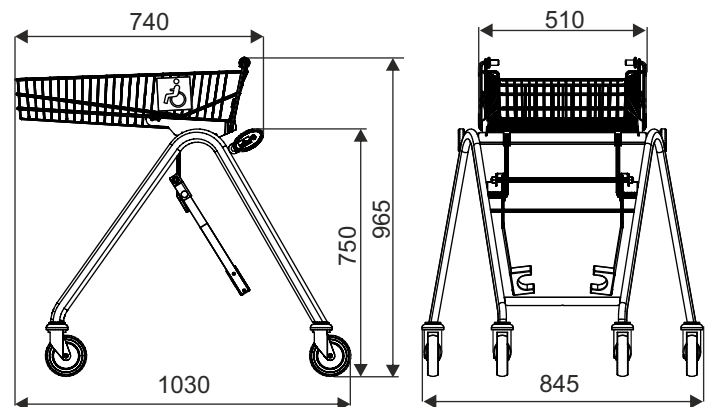

TROLLEY FOR DISABLED WTN-1

NEW!

TYPE	Trolley for disabled WTN-1
BASKET CAPACITY	45 l
LOADING	150 kg
WHEEL DIAMETER	125 mm
NESTING DISTANCE	240 mm

PRODUCT NAME	FINISH	INDEX
Trolley for disabled WTN-1	zinc plated + lacquer	919-351-189