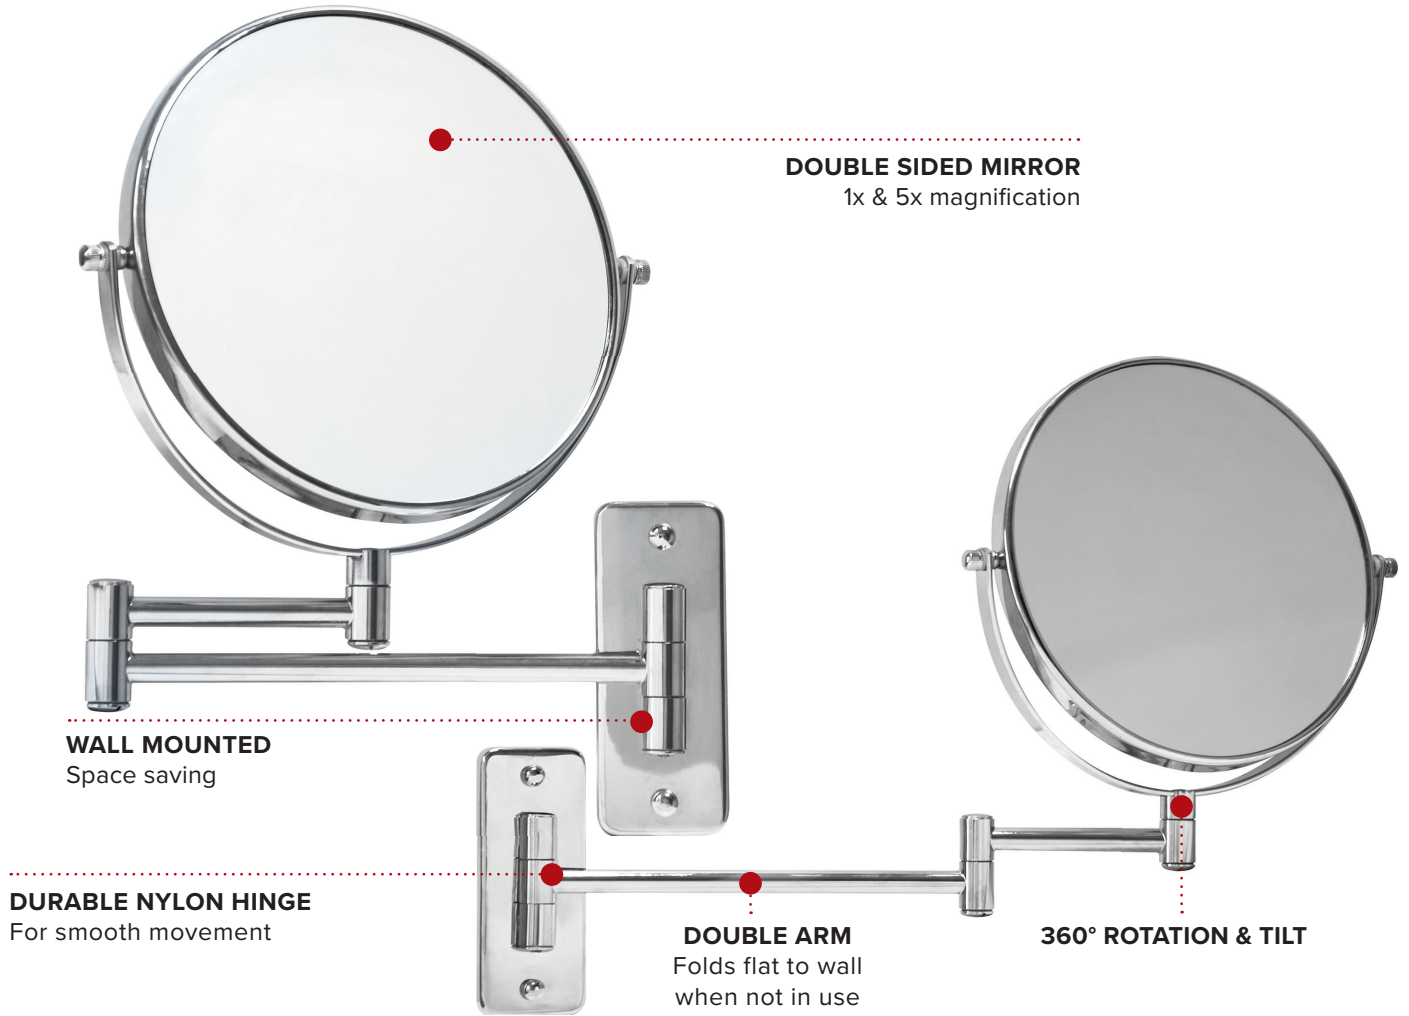

WINCHESTER MIRROR / WALL MOUNTED

- Durable chrome finish
- Suitable for Bedrooms & Bathrooms
- Supplied with fixings

Specification

Chrome
0.8kg